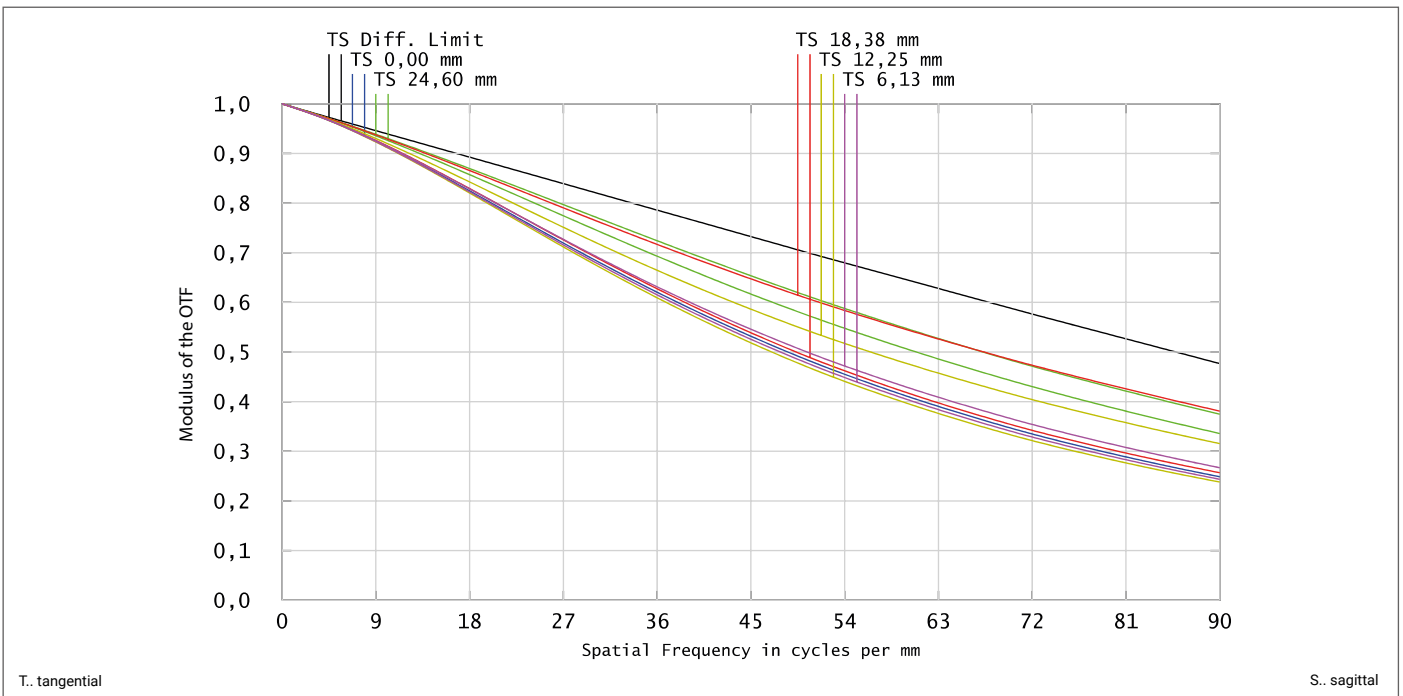

Sill Optics GmbH • Johann-Höllfritsch-Straße 13 • D-90530 Wendelstein • +49 9129 9023-0 • Published: 17.07.2024

Sill
OPTICS
WWW.SILLOPTICS.DE

DATA SHEET

SPECIFICATIONS

| | |
|--|-----------------------------------|
| article number | S5LPJ2607-M42 |
| wavelength range [nm] | 450 - 700 |
| design wavelength [nm] | 586 |
| magnification (+/-5%) | 0.71 |
| working distance [mm] (+/-2%) | 140.00 |
| object size [mm] at a chip size of [mm] | 28.0 x 28.0 19.9 x 19.9 (28.2) |
| object size [mm] at a chip size of [mm] | 32.4 x 32.4 23.0 x 23.0 (32.6) |
| object size [mm] at a chip size of [mm] | 34.8 x 34.8 24.7 x 24.7 (35.0) |
| max. telecentricity error [°] | 0.092 |
| recommended numerical aperture | 0.450 |
| max. distortion [%] | 0.26 |
| weight [kg] | not yet weighed |
| flange back distance [mm] | 12.00 |
| accessory | S5SET0022 (mount) |

DISTORTION FOR 586 nm

REMARKS

MTF FOR VARIOUS OBJECT HEIGHTS AT 586 nm

GRAPHS AND DATA GIVEN BY DESIGN

All information contained in this data sheet is for information purposes only and is not binding. The content is subject to change at any time without notification, all information without guarantee. We reserve the right to make constructional changes in the course of product improvement. Copyright © Sill Optics GmbH • All rights reserved