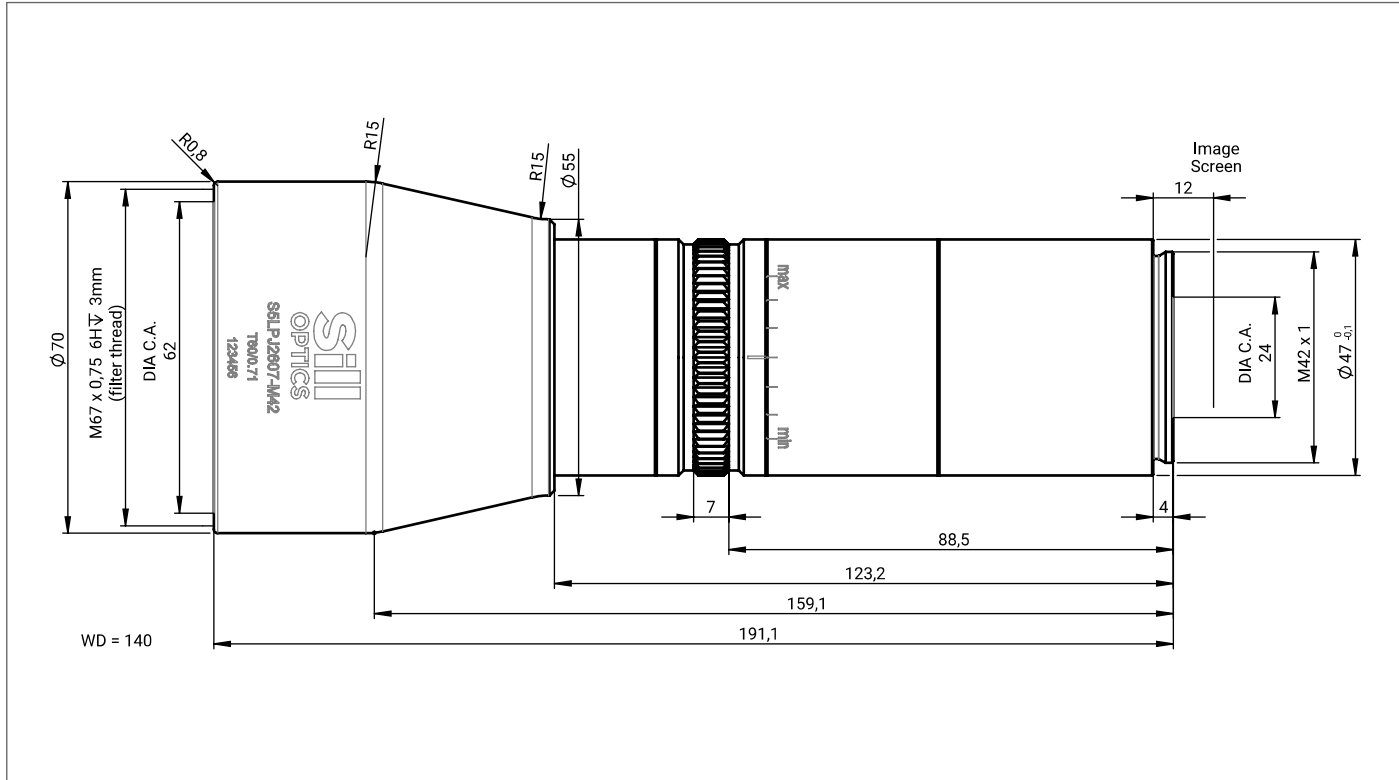

OUTLINE DRAWING

All information contained in this data sheet is for information purposes only and is not binding. The content is subject to change at any time without notification, all information without guarantee. We reserve the right to make constructional changes in the course of product improvement. Copyright © Sill Optics GmbH • All rights reserved

Sill Optics GmbH • Johann-Höllfritsch-Straße 13 • D-90530 Wendelstein • +49 9129 9023-0 • Published: 17.07.2024

Sill
OPTICS
WWW.SILLOPTICS.DE