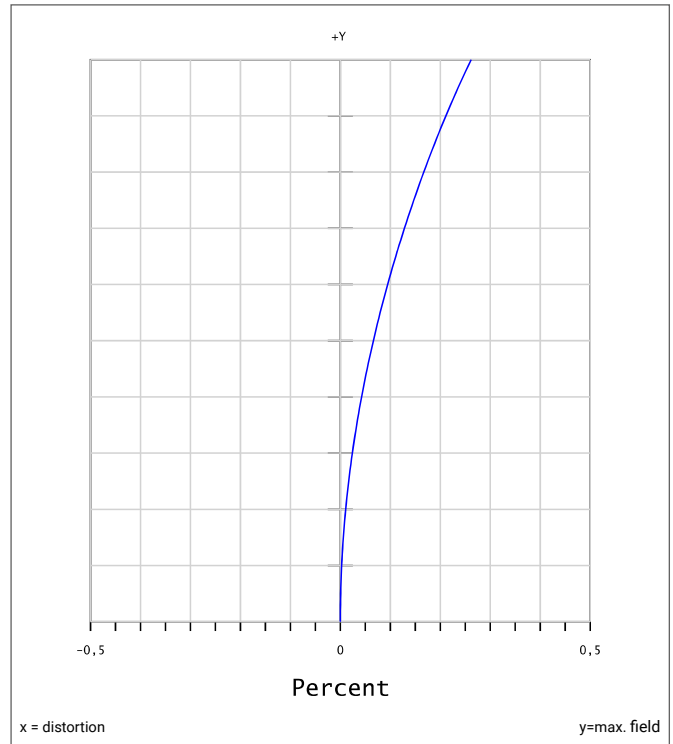

DATA SHEET

SPECIFICATIONS

article number	S5LPJ2607-M42
wavelength range [nm]	450 - 700
design wavelength [nm]	586
magnification (+/-5%)	0.71
working distance [mm] (+/-2%)	140.00
object size [mm] at a chip size of [mm]	28.0 x 28.0 19.9 x 19.9 (28.2)
object size [mm] at a chip size of [mm]	32.4 x 32.4 23.0 x 23.0 (32.6)
object size [mm] at a chip size of [mm]	34.8 x 34.8 24.7 x 24.7 (35.0)
max. telecentricity error [°]	0.092
recommended numerical aperture	0.450
max. distortion [%]	0.26
weight [kg]	not yet weighed
flange back distance [mm]	12.00
accessory	S5SET0022 (mount)

DISTORTION FOR 586 nm